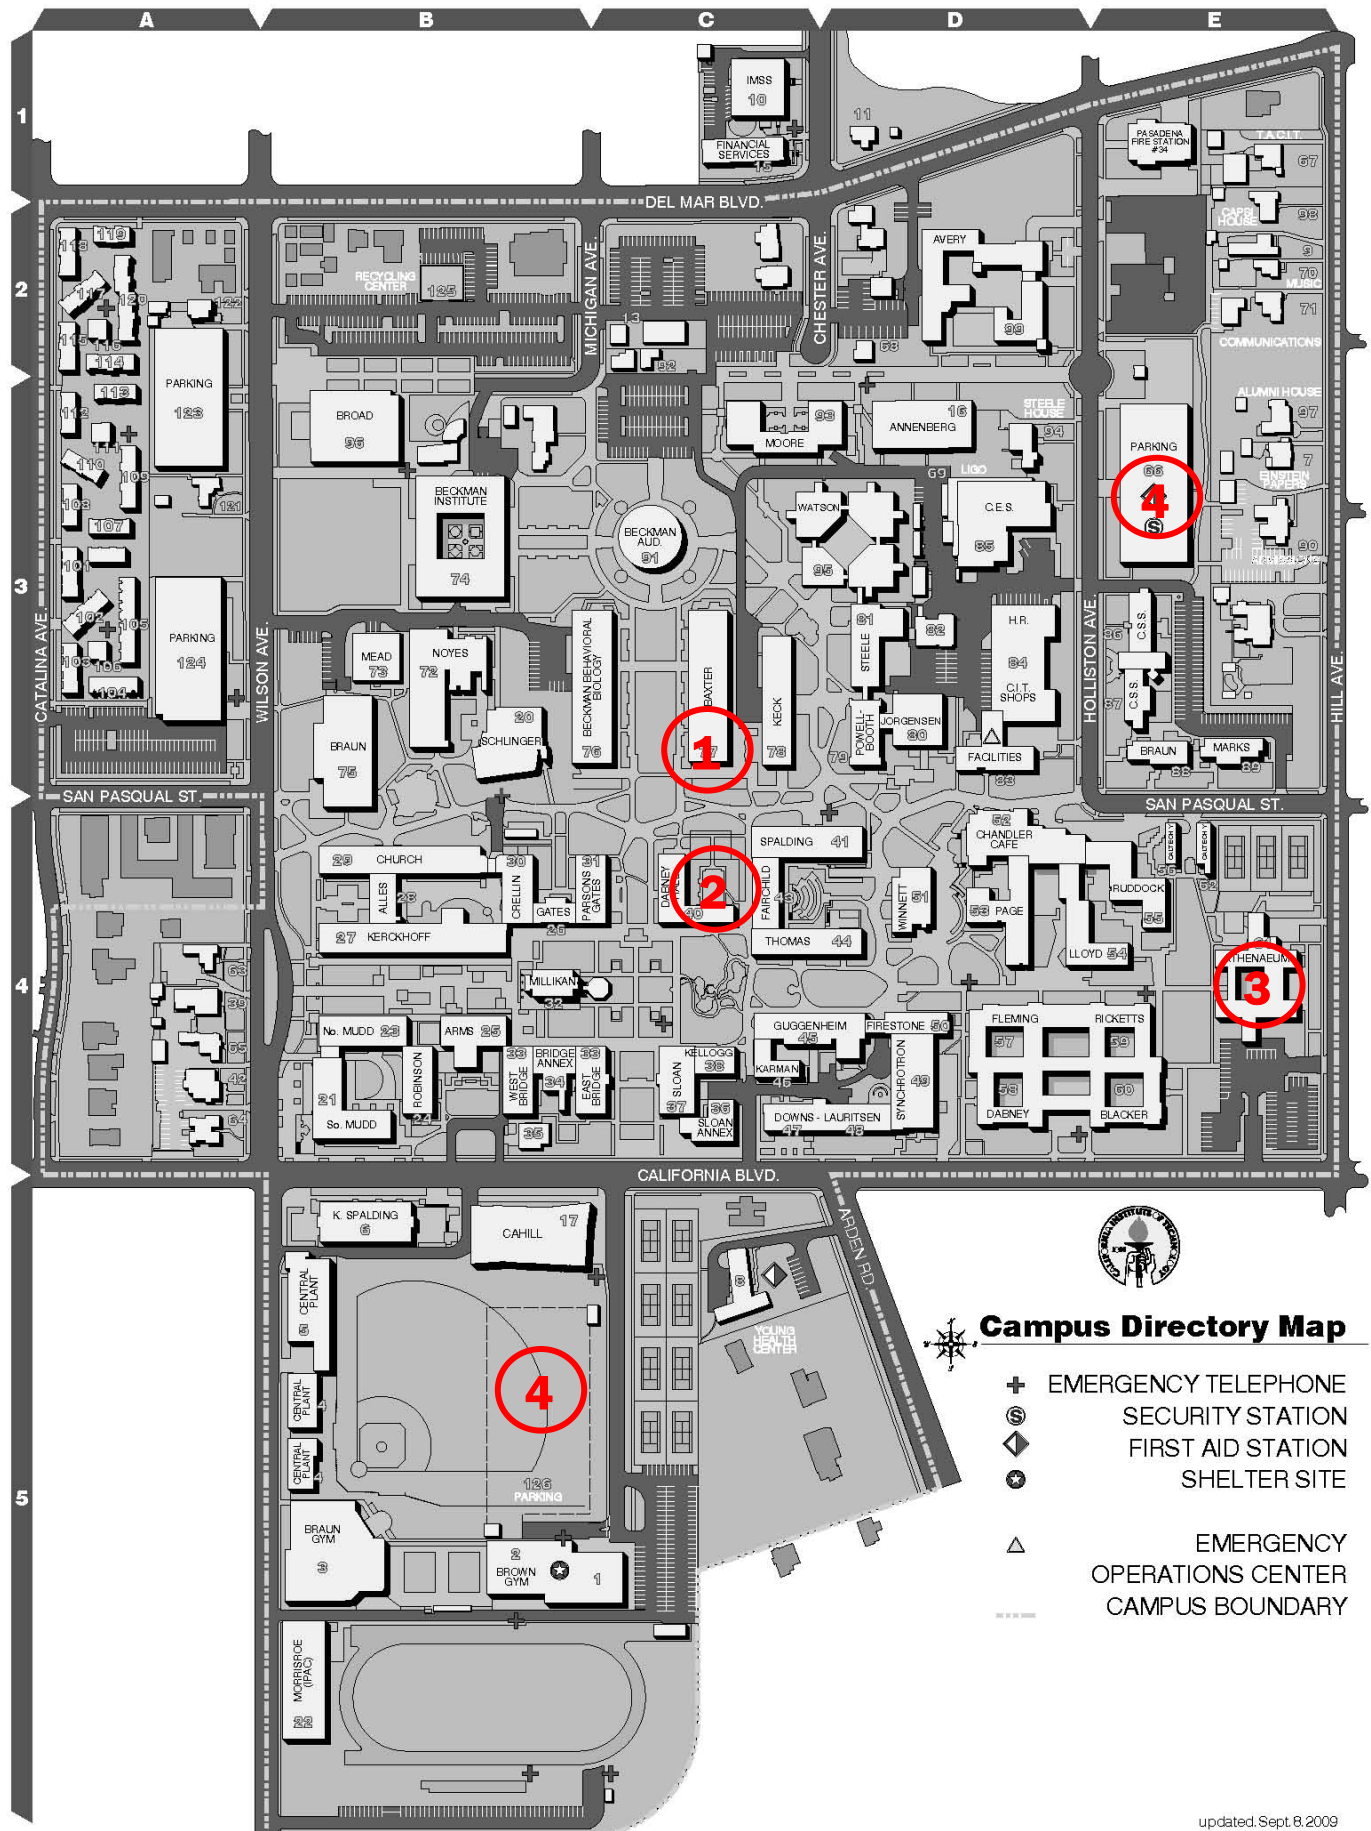

1. Ramo Auditorium and Baxter Hall (Session A & B) both located in Baxter Bldg.
2. Dabney Lounge & Gardens – (lunch)
3. Athenaeum (Sunday Sept 12<sup>th</sup> Reception & Registration)
4. Parking

  
**Campus Directory Map**

- + EMERGENCY TELEPHONE
- Ⓢ SECURITY STATION
- ◆ FIRST AID STATION
- ⊙ SHELTER SITE
- △ EMERGENCY OPERATIONS CENTER
- CAMPUS BOUNDARY